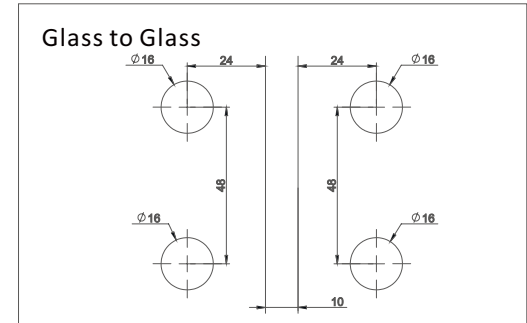

Drawing ID
C1170PH

Drawing ID
C1170PG

MATERIAL:
12mm Clear Toughened Glass

CATALOGUE AND DESCRIPTION:

- > Glass Products
- > Pool Fence Glass
- > C1170 Series Polaris Hinge & Gate

NOTES:
This drawing and or specification is the property of Silver Stone Hardware Pty Ltd - and must be returned to them on request. Unauthorised use may result in Legal Action. Its contents must not be made public, nor copied, nor used directly or indirectly in any way.

MATERIAL:
12mm Clear Toughened Glass

CATALOGUE AND DESCRIPTION:

- > Glass Products
- > Pool Fence Glass
- > C1170 Series Spring Hinge & Gate

NOTES:
This drawing and or specification is the property of Silver Stone Hardware Pty Ltd - and must be returned to them on request. Unauthorised use may result in Legal Action. Its contents must not be made public, nor copied, nor used directly or indirectly in any way.