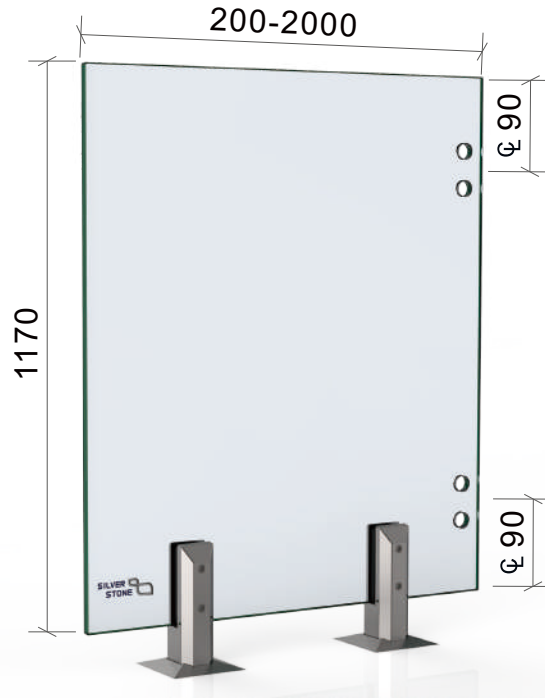

Drawing ID
C1170SH