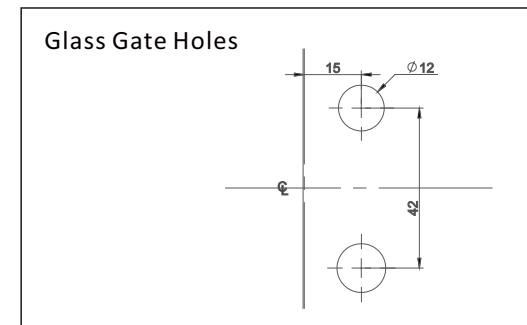

Drawing ID
C1170PH

Drawing ID
C1170PG

MATERIAL:
12mm Clear Toughened Glass

CATALOGUE AND DESCRIPTION:

- > Glass Products
- > Pool Fence Glass
- > C1170 Series Polaris Hinge & Gate

NOTES:
This drawing and or specification is the property of Silver Stone Hardware Pty Ltd - and must be returned to them on request. Unauthorised use may result in Legal Action. Its contents must not be made public, nor copied, nor used directly or indirectly in any way.

MATERIAL:
12mm Clear Toughened Glass

CATALOGUE AND DESCRIPTION:

- > Glass Products
- > Pool Fence Glass
- > C1170 Series Spring Hinge & Gate

NOTES:
This drawing and or specification is the property of Silver Stone Hardware Pty Ltd - and must be returned to them on request. Unauthorised use may result in Legal Action. Its contents must not be made public, nor copied, nor used directly or indirectly in any way.