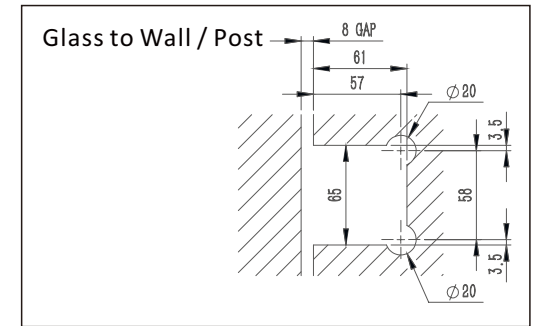

Drawing ID
C1170PH

Drawing ID
C1170PG

MATERIAL:
12mm Clear Toughened Glass

CATALOGUE AND DESCRIPTION:

- > Glass Products
- > Pool Fence Glass
- > C1170 Series Polaris Hinge & Gate

NOTES:
This drawing and or specification is the property of Silver Stone Hardware Pty Ltd - and must be returned to them on request. Unauthorised use may result in Legal Action. Its contents must not be made public, nor copied, nor used directly or indirectly in any way.

MATERIAL:
12mm Clear Toughened Glass

CATALOGUE AND DESCRIPTION:

- > Glass Products
- > Pool Fence Glass
- > C1170 Series Spring Hinge & Gate

NOTES:
This drawing and or specification is the property of Silver Stone Hardware Pty Ltd - and must be returned to them on request. Unauthorised use may result in Legal Action. Its contents must not be made public, nor copied, nor used directly or indirectly in any way.