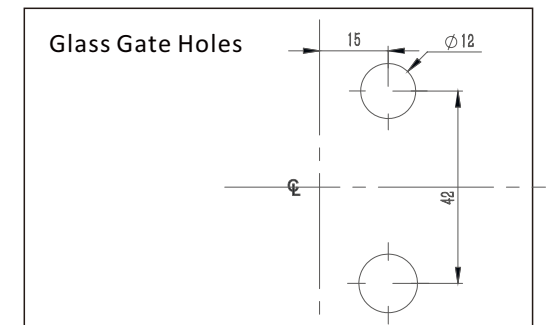

Drawing ID
C1170PH

Drawing ID
C1170PG

MATERIAL:
12mm Clear Toughened Glass

CATALOGUE AND DESCRIPTION:

- > Glass Products
- > Pool Fence Glass
- > C1170 Series Polaris Hinge & Gate

NOTES:
This drawing and or specification is the property of Silver Stone Hardware Pty Ltd - and must be returned to them on request. Unauthorised use may result in Legal Action. Its contents must not be made public, nor copied, nor used directly or indirectly in any way.

MATERIAL:
12mm Clear Toughened Glass

CATALOGUE AND DESCRIPTION:

- > Glass Products
- > Pool Fence Glass
- > C1170 Series Spring Hinge & Gate

NOTES:
This drawing and or specification is the property of Silver Stone Hardware Pty Ltd - and must be returned to them on request. Unauthorised use may result in Legal Action. Its contents must not be made public, nor copied, nor used directly or indirectly in any way.