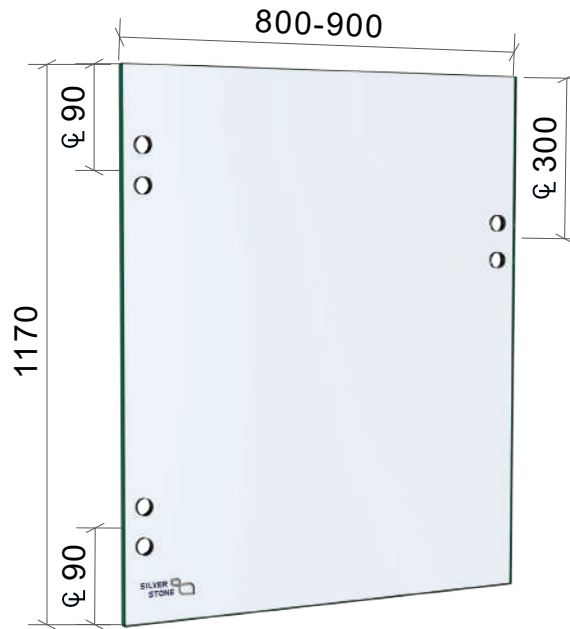

Drawing ID
C1170SG