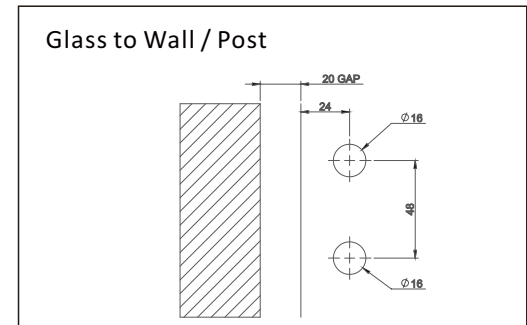

Drawing ID
C1170PH

Drawing ID
C1170PG

MATERIAL:
12mm Clear Toughened Glass

CATALOGUE AND DESCRIPTION:

- > Glass Products
- > Pool Fence Glass
- > C1170 Series Polaris Hinge & Gate

NOTES:
This drawing and or specification is the property of Silver Stone Hardware Pty Ltd - and must be returned to them on request. Unauthorised use may result in Legal Action. Its contents must not be made public, nor copied, nor used directly or indirectly in any way.

MATERIAL:
12mm Clear Toughened Glass

CATALOGUE AND DESCRIPTION:

- > Glass Products
- > Pool Fence Glass
- > C1170 Series Spring Hinge & Gate

NOTES:
This drawing and or specification is the property of Silver Stone Hardware Pty Ltd - and must be returned to them on request. Unauthorised use may result in Legal Action. Its contents must not be made public, nor copied, nor used directly or indirectly in any way.