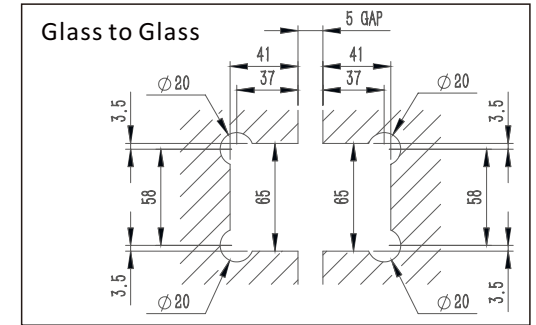

Drawing ID
C1170PH

Drawing ID
C1170PG

MATERIAL:
12mm Clear Toughened Glass

CATALOGUE AND DESCRIPTION:

- > Glass Products
- > Pool Fence Glass
- > C1170 Series Polaris Hinge & Gate

NOTES:
This drawing and or specification is the property of Silver Stone Hardware Pty Ltd - and must be returned to them on request. Unauthorised use may result in Legal Action. Its contents must not be made public, nor copied, nor used directly or indirectly in any way.

MATERIAL:
12mm Clear Toughened Glass

CATALOGUE AND DESCRIPTION:

- > Glass Products
- > Pool Fence Glass
- > C1170 Series Spring Hinge & Gate

NOTES:
This drawing and or specification is the property of Silver Stone Hardware Pty Ltd - and must be returned to them on request. Unauthorised use may result in Legal Action. Its contents must not be made public, nor copied, nor used directly or indirectly in any way.