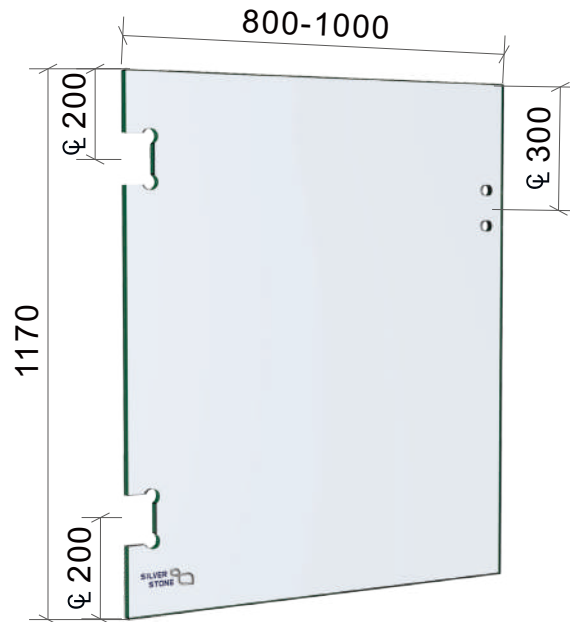

Drawing ID
C1170PH

Drawing ID
C1170PG

MATERIAL:
12mm Clear Toughened Glass

CATALOGUE AND DESCRIPTION:

- > Glass Products
- > Pool Fence Glass
- > C1170 Series Polaris Hinge & Gate

NOTES:
This drawing and or specification is the property of Silver Stone Hardware Pty Ltd - and must be returned to them on request. Unauthorised use may result in Legal Action. Its contents must not be made public, nor copied, nor used directly or indirectly in any way.

MATERIAL:
12mm Clear Toughened Glass

CATALOGUE AND DESCRIPTION:

- > Glass Products
- > Pool Fence Glass
- > C1170 Series Spring Hinge & Gate

NOTES:
This drawing and or specification is the property of Silver Stone Hardware Pty Ltd - and must be returned to them on request. Unauthorised use may result in Legal Action. Its contents must not be made public, nor copied, nor used directly or indirectly in any way.